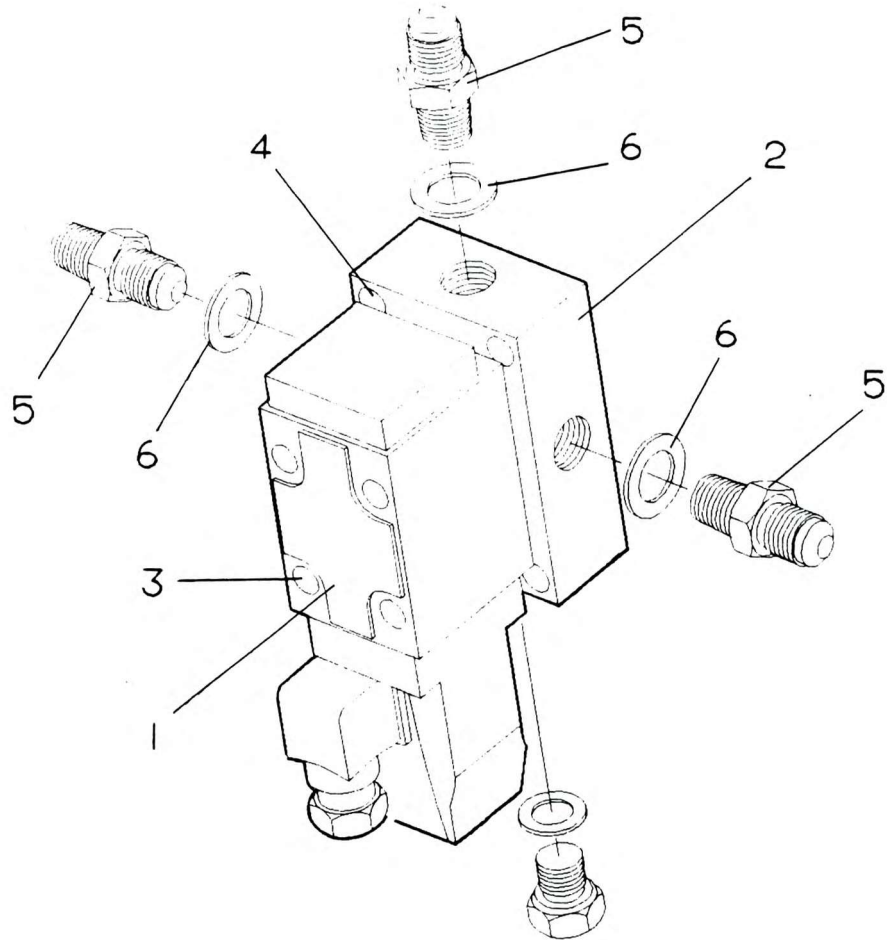

STEERING REVERSAL ASSEMBLY

NO.	PART NO.	QTY.	DESCRIPTION	NO.	PART NO.	QTY.	DESCRIPTION
1 +	8353988	1	Control Valve				
2	8592964	1	Subplate for Solenoid Valve				
3	7097614	4	Socket Head Cap Screw M5 x 40 Long				
4	7097613	3	Socket Head Cap Screw M5 x 35 Long				
5	7-443-990912	4	Adaptor				
6	7355204	4	Seal Dowty 3/8" BSP/ORFS				